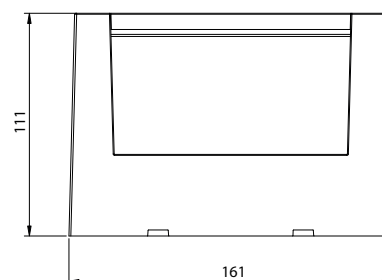

TECHNICAL DATA

TYPE

Professional LED for Outdoor Lighting

PRO	CRI ≥ 80	
IP65		100°
220-240V 50/60Hz		50000h

Model:	Mila SQ Frame
Format:	Square
Location:	Exterior / Interior
Wattage:	15W
Materials:	Aluminium
Led Color:	3000K / 4200K / 6500K
Product Dimension:	161*161*111mm
IP Code:	65
Fixation:	Wall
CRI :	80
Lumen Output:	1000LM
Frequency:	50/60 Hz
Beam Angle:	100°

CCT switch

DIMENSION DRAW

OUTDOOR